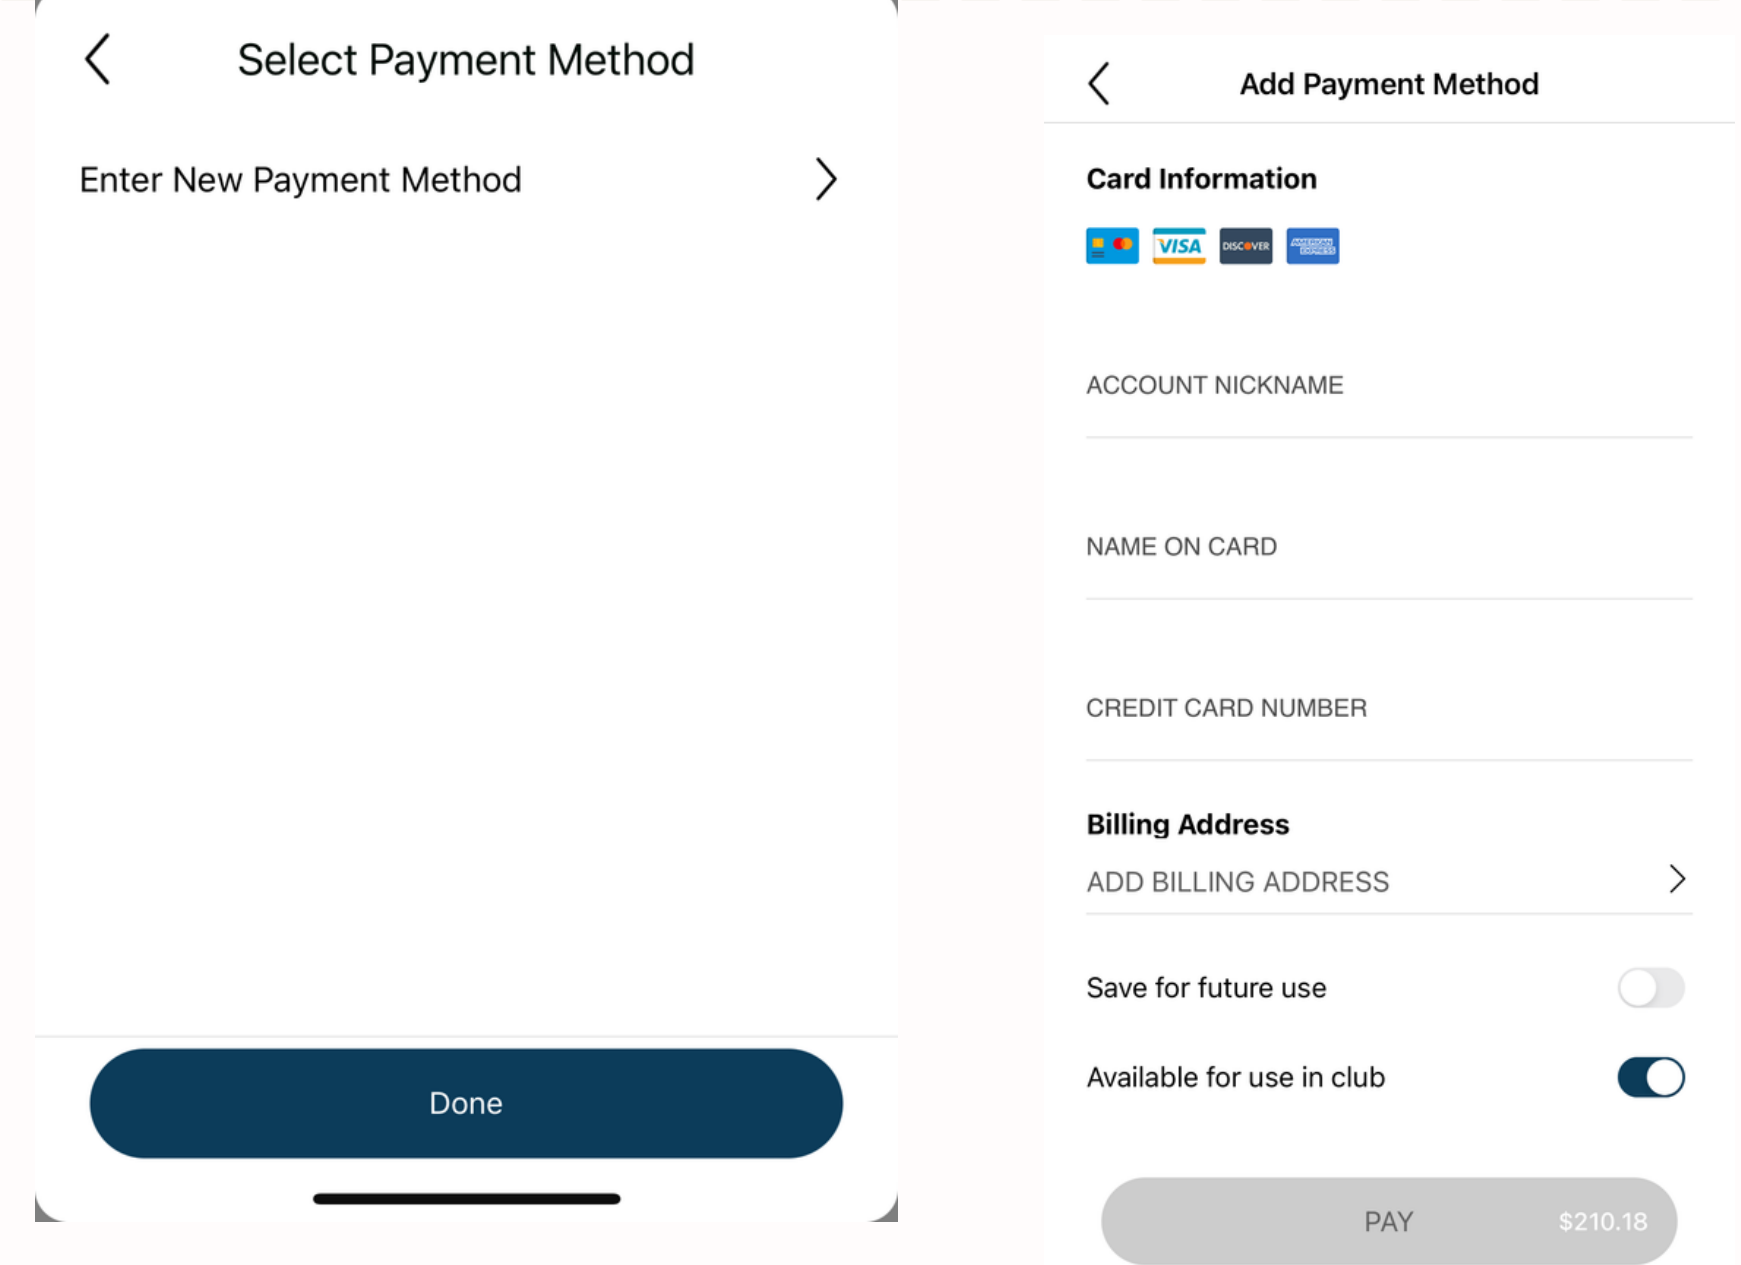

5

Confirm and sign up for your program

6

Enter your payment method, hit pay, and get ready for a great session of fun!

How do I register for Round Robin or Yoga/Fitness Class on the Mobile App?

1 Download the mobile app from either the App store or Google Play Store by searching "Rideau Sports Centre"

2 On the bottom of the home screen hit "Explore" and navigate to the "Classes"

3 The full day schedule will show up once you get to the classes home page. You can use the settings icon and category to filter the results you want.

4 Navigate to your desired class time and day, and hit sign up.

5 Confirm and enter your payment info for your desire class

6 Enter your payment method, hit pay, and get ready for a great session of fun!