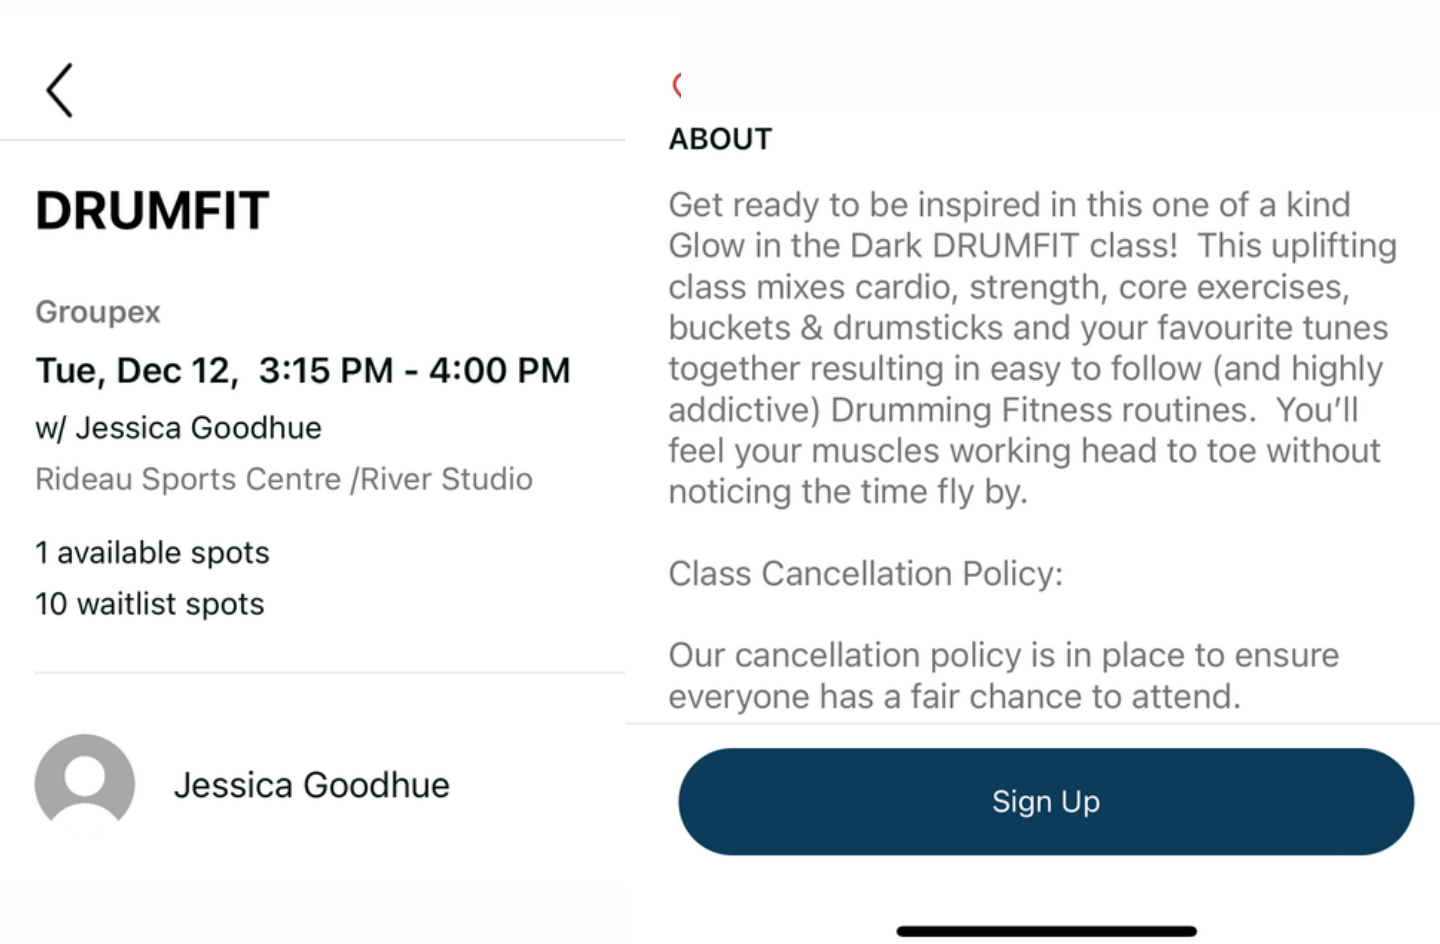

4 Navigate to your desired class time and day, and hit sign up.