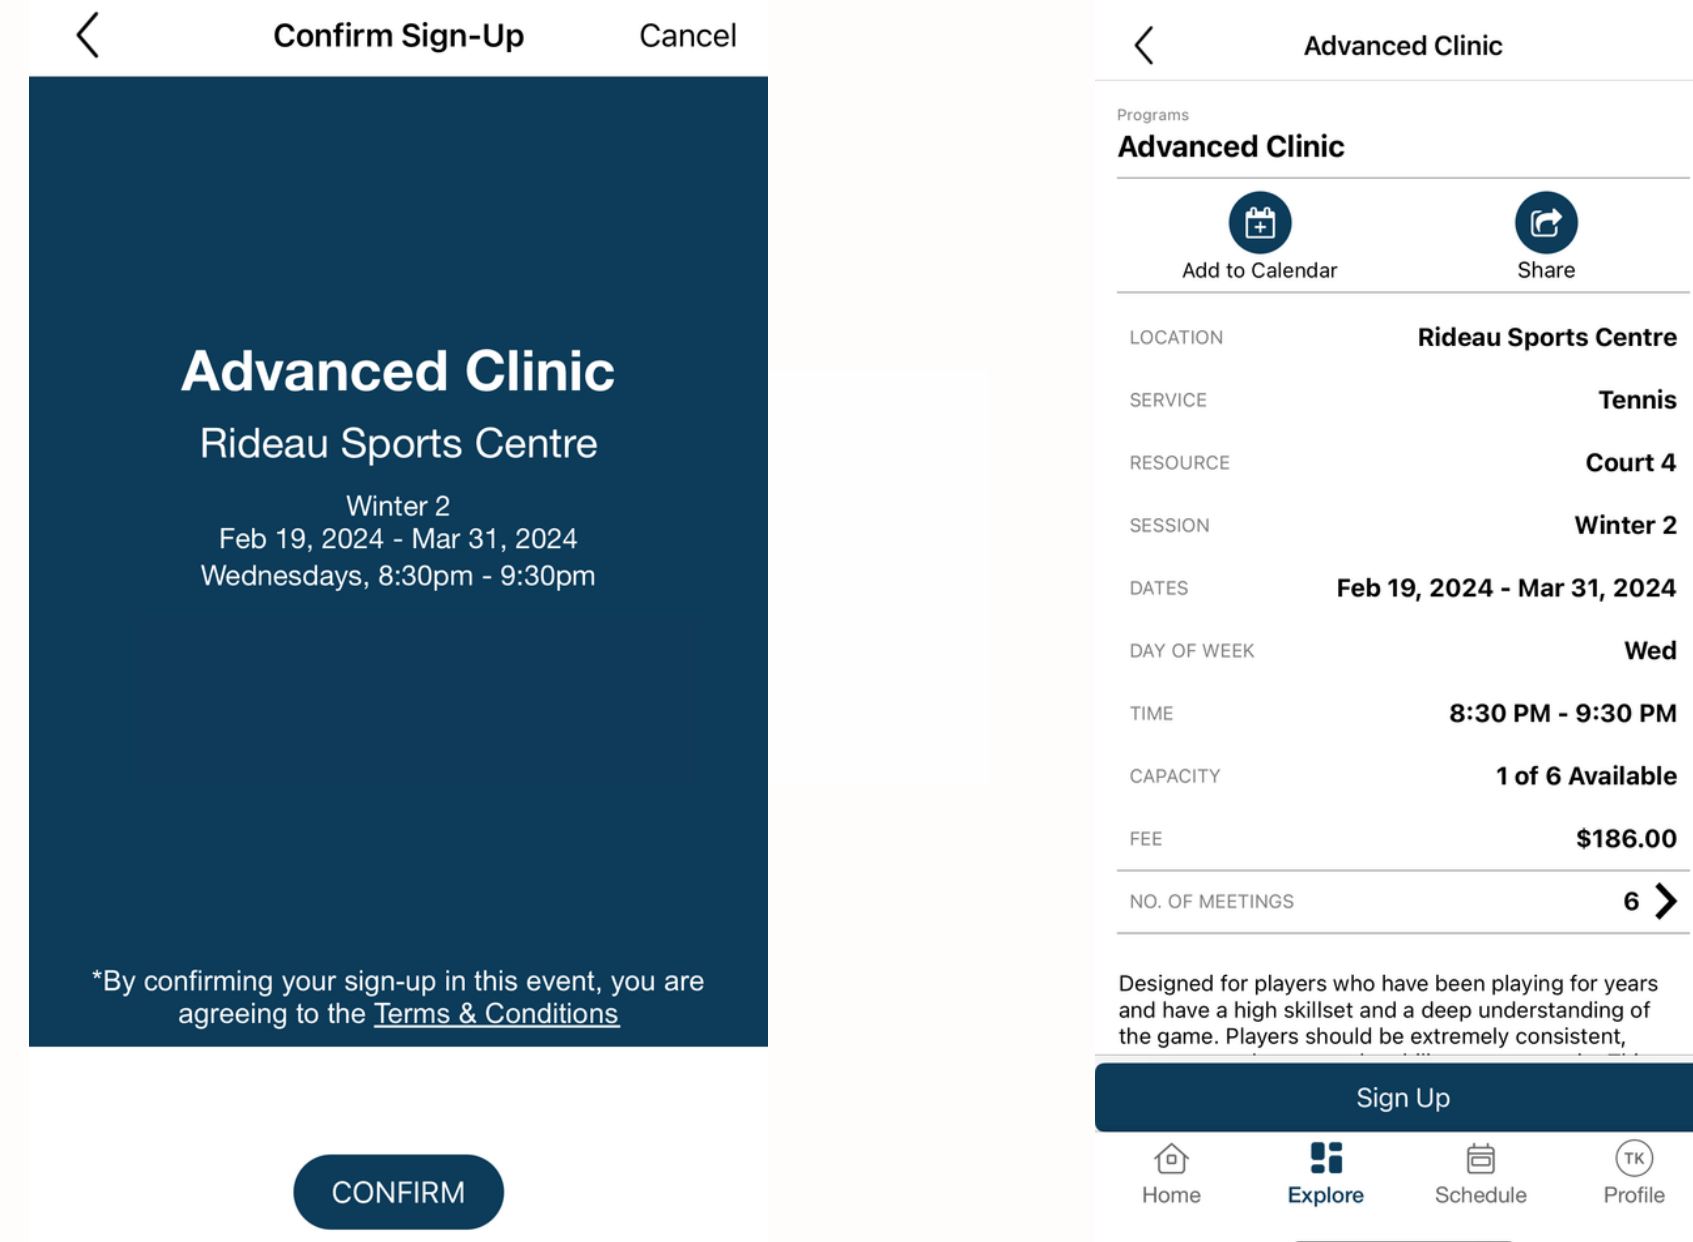

4 Navigate to your preferred class and hit view and you will see a list of available of class times and days. *Note clients are only able to book 7 days from the class start

5 After clicking sign up navigate click on the name that will be in the program and add to cart

6 Fill out your payment information and hit submit payment and you'll be all set to join one of our many amazing weekly classes

How do I register for Program or Camp on the Mobile App?

1

Download the mobile app from either the App store or Google Play Store by searching "Rideau Sports Centre"

2

On the bottom of the home screen hit "Explore" and navigate to the "Programs"

3

Click on the category, and a bottom scroll menu will pop up and navigate to your desired category.

4

All classes will show up for what you're eligible for. Navigate to your desired program date/time/session. *Note if you don't have a rating tied to your account, it will only show Learn to play/Novice programs*

5

Confirm and sign up for your program

6

Enter your payment method, hit pay, and get ready for a great session of fun!

How do I register for Round Robin or Yoga/Fitness Class on the Mobile App?

1 Download the mobile app from either the App store or Google Play Store by searching "Rideau Sports Centre"