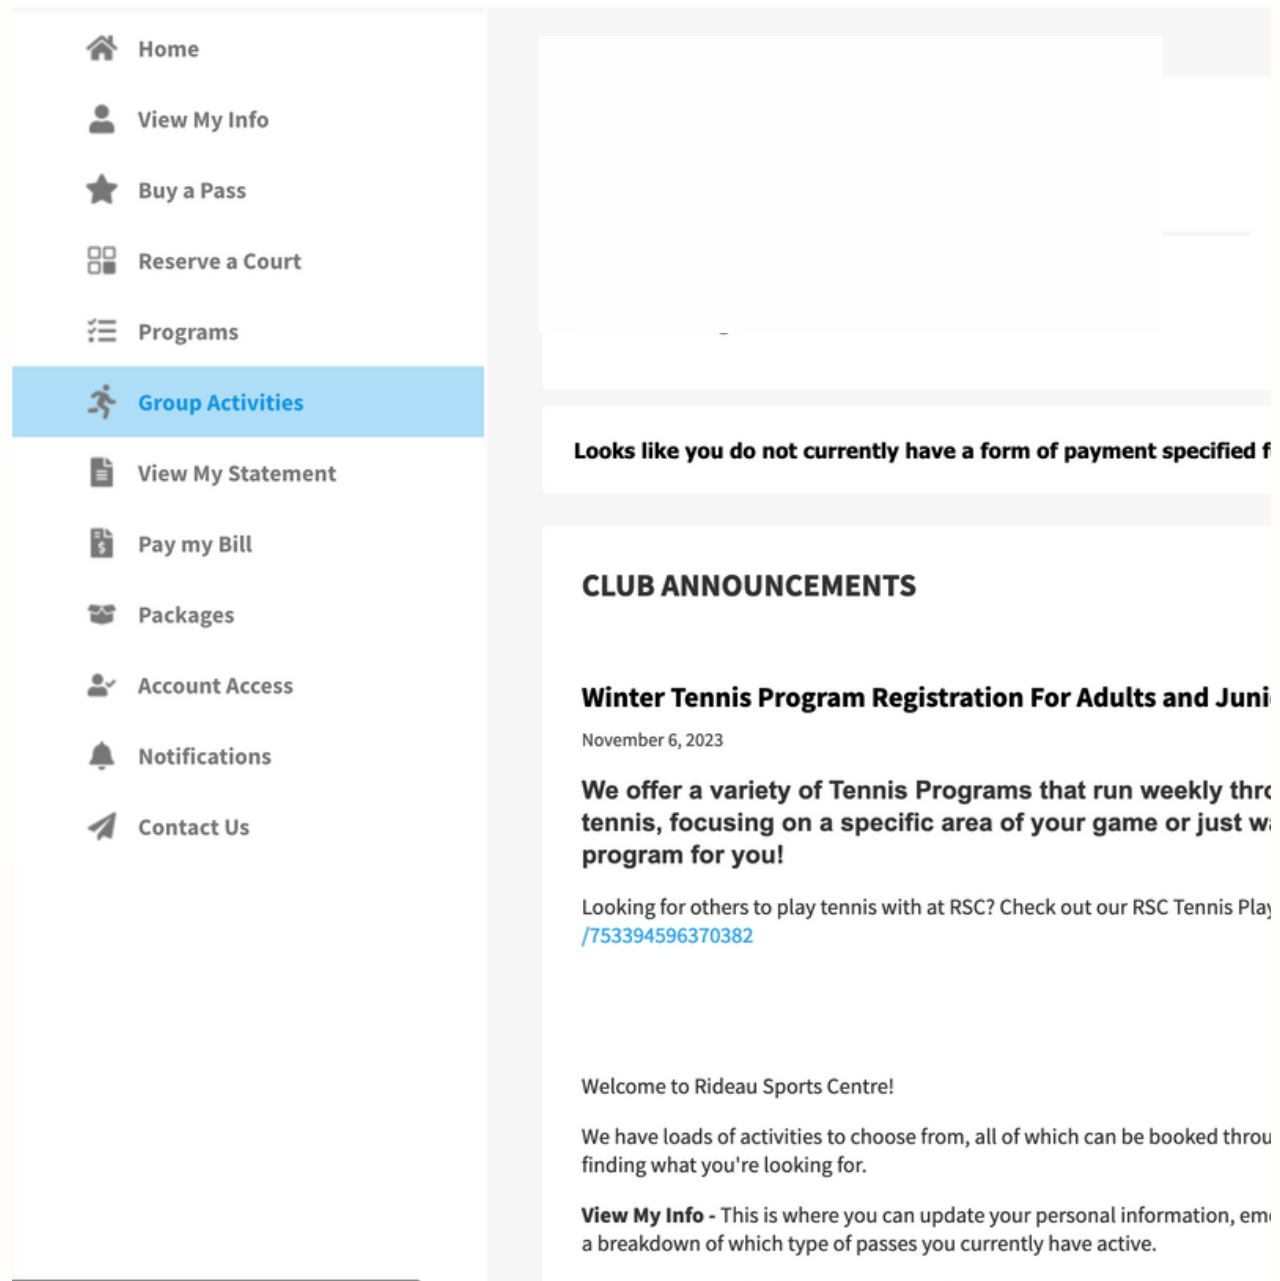

Save on File:

SUBMIT PAYMENT

[Cancel & Clear the Cart](#)

6

Fill out your payment information and hit submit payment and you'll be all set to join one of our many amazing tennis program or summer camps.

How do I register for round robin or a yoga/fitness class?

1 Log in/create a Clubautomation account

2 On the left hand side navigate to Group Activities

3 This display will show all weekly sign up classes. Which includes: Tennis Round Robins, Yoga classes, and fitness classes. You can use the drop down menu to filter the display.