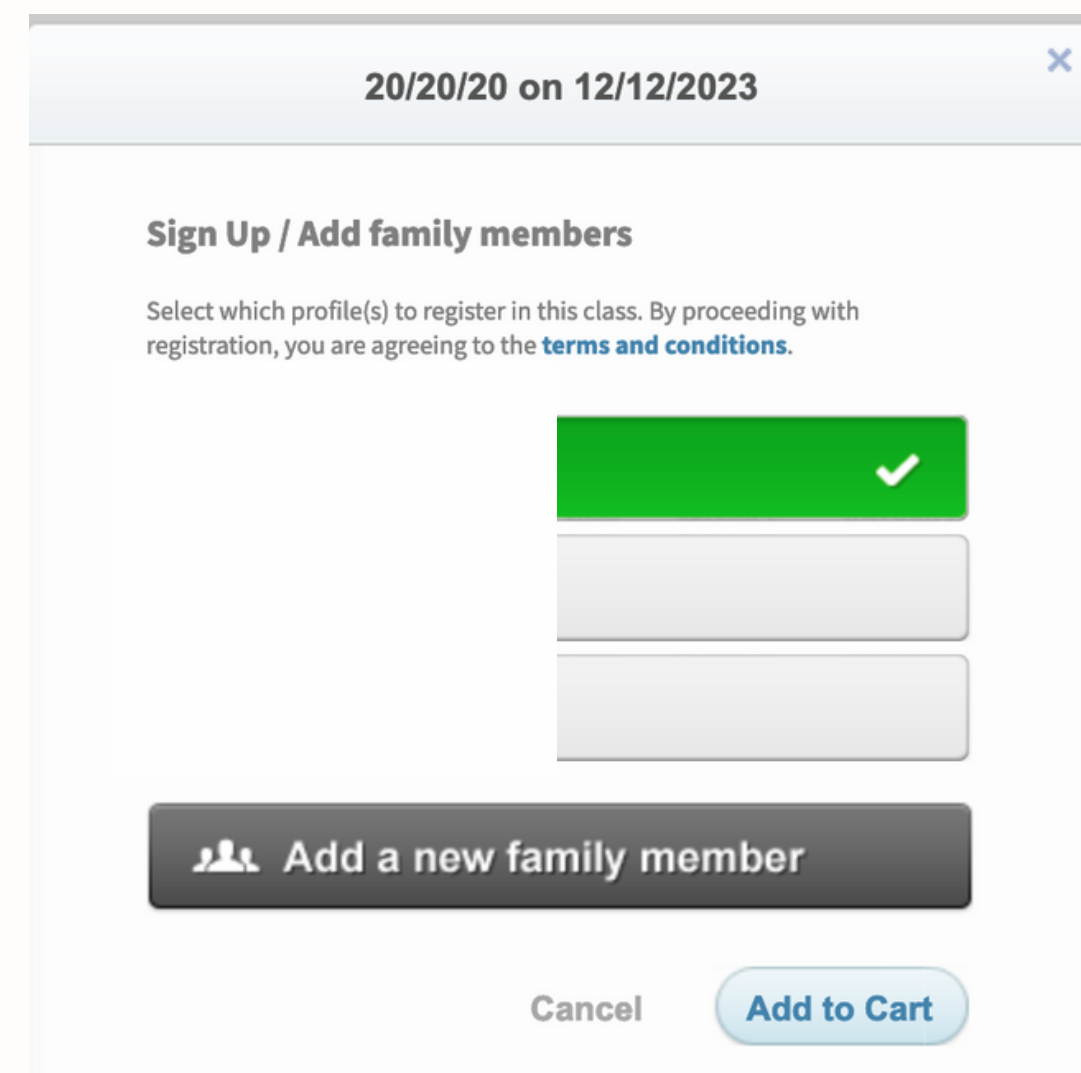

Save on File:

SUBMIT PAYMENT

[Cancel & Clear the Cart](#)

6

Fill out your payment information and hit submit payment and you'll be all set to join one of our many amazing tennis program or summer camps.

How do I register for round robin or a yoga/fitness class?

1 Log in/create a Clubautomation account

2 On the left hand side navigate to Group Activities

3 This display will show all weekly sign up classes. Which includes: Tennis Round Robins, Yoga classes, and fitness classes. You can use the drop down menu to filter the display.

4 Navigate to your preferred class and hit view and you will see a list of available of class times and days. *Note clients are only able to book 7 days from the class start

5 After clicking sign up navigate click on the name that will be in the program and add to cart