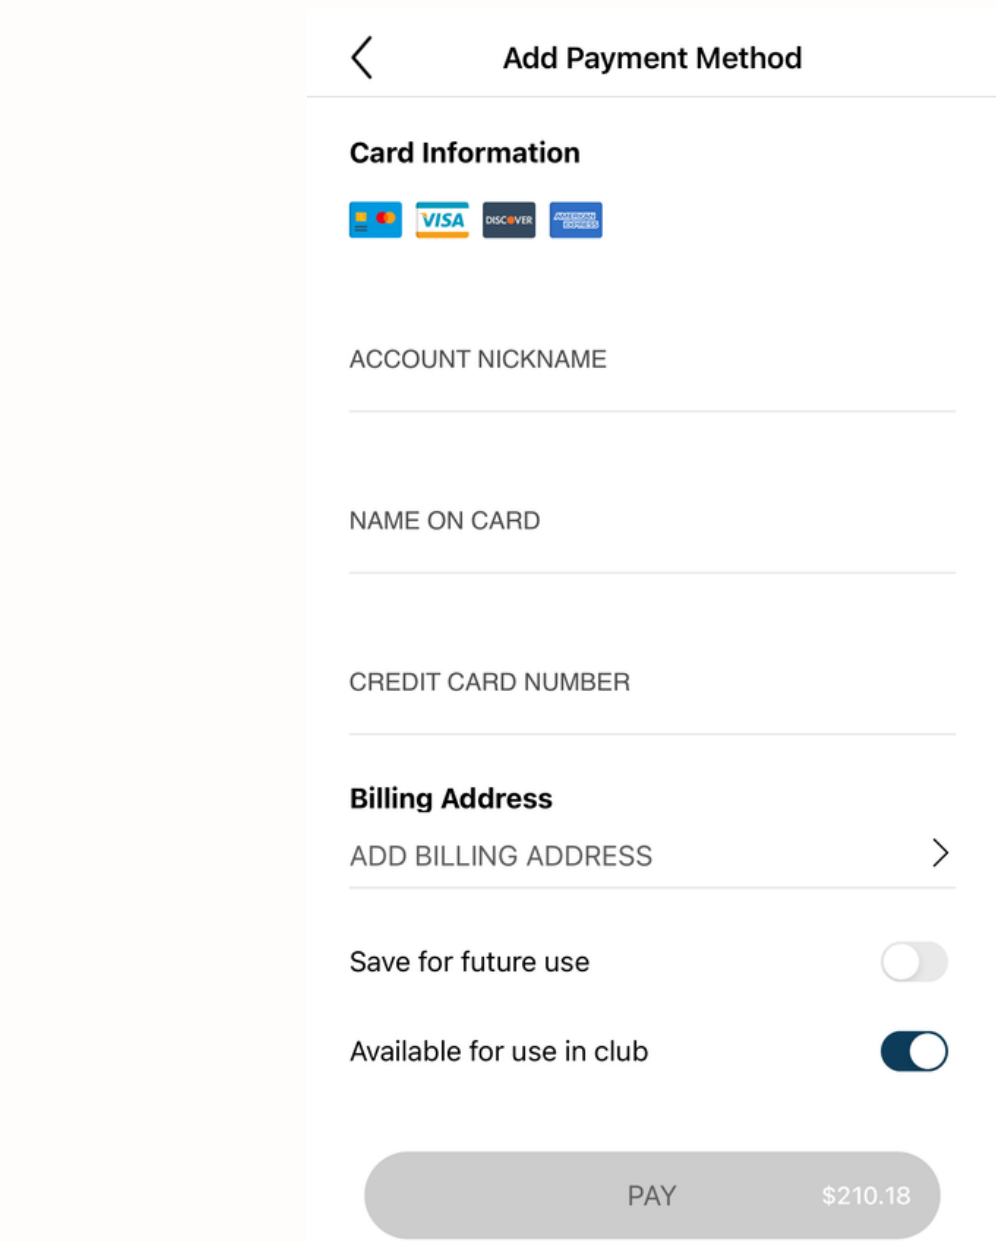

6 Fill out your payment information and hit submit payment and you'll be all set to join one of our many amazing weekly classes

How do I register for Program or Camp on the Mobile App?

1

Download the mobile app from either the App store or Google Play Store by searching "Rideau Sports Centre"

2

On the bottom of the home screen hit "Explore" and navigate to the "Programs"

3

Click on the category, and a bottom scroll menu will pop up and navigate to your desired category.

4

All classes will show up for what you're eligible for. Navigate to your desired program date/time/session. *Note if you don't have a rating tied to your account, it will only show Learn to play/Novice programs*

5

Confirm and sign up for your program

6

Enter your payment method, hit pay, and get ready for a great session of fun!

How do I register for Round Robin or Yoga/Fitness Class on the Mobile App?

1 Download the mobile app from either the App store or Google Play Store by searching "Rideau Sports Centre"