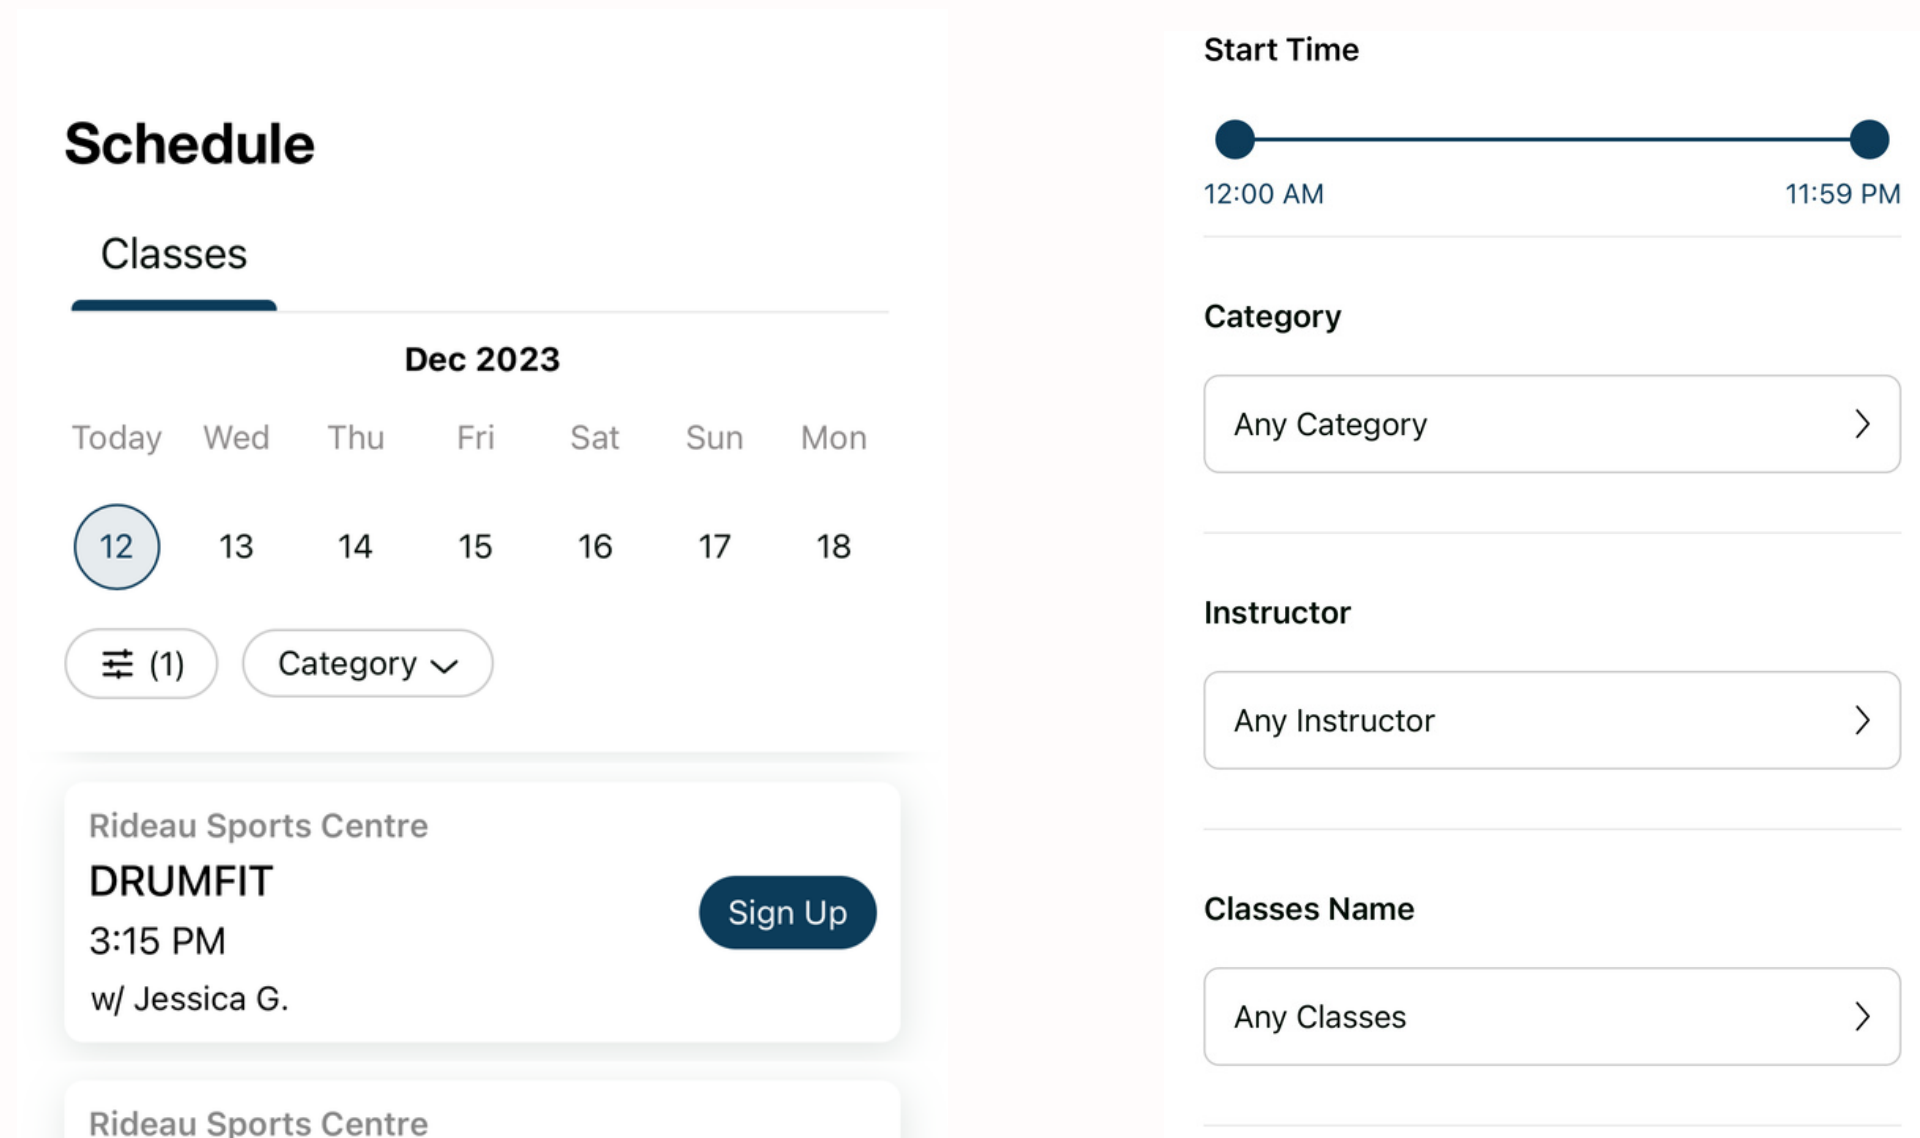

2

On the bottom of the home screen hit "Explore" and navigate to the "Programs"

3

Click on the category, and a bottom scroll menu will pop up and navigate to your desired category.

4

All classes will show up for what you're eligible for. Navigate to your desired program date/time/session. *Note if you don't have a rating tied to your account, it will only show Learn to play/Novice programs*

5

Confirm and sign up for your program

6

Enter your payment method, hit pay, and get ready for a great session of fun!

How do I register for Round Robin or Yoga/Fitness Class on the Mobile App?

1 Download the mobile app from either the App store or Google Play Store by searching "Rideau Sports Centre"

2 On the bottom of the home screen hit "Explore" and navigate to the "Classes"

3 The full day schedule will show up once you get to the classes home page. You can use the settings icon and category to filter the results you want.