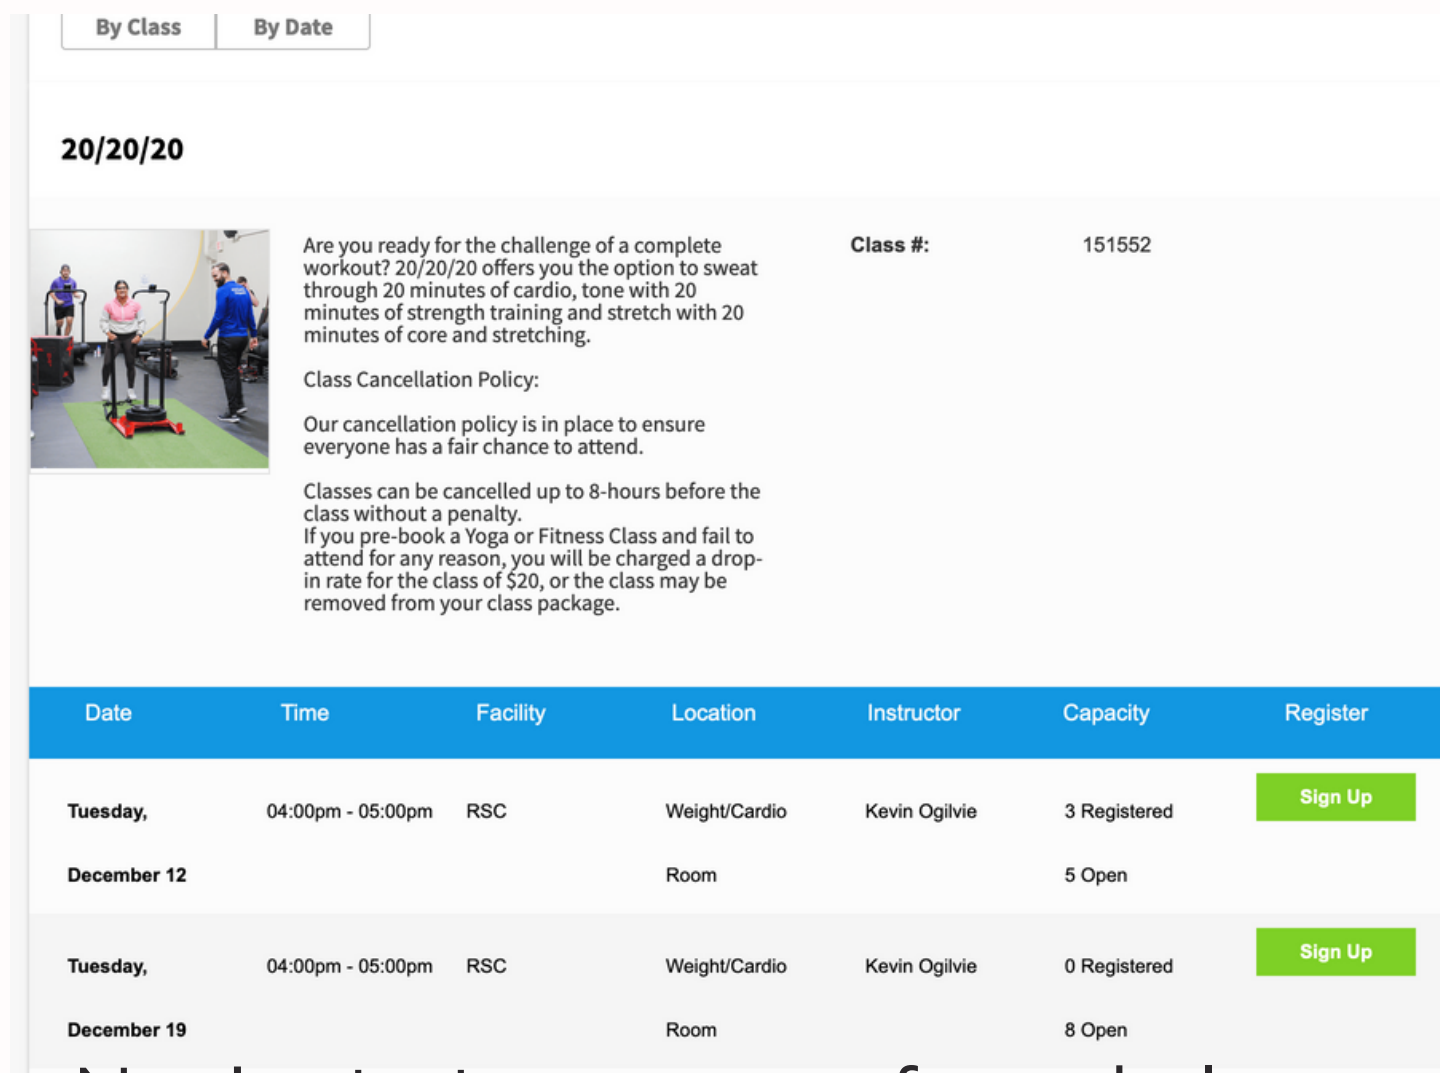

Save on File:

SUBMIT PAYMENT

[Cancel & Clear the Cart](#)

6

Fill out your payment information and hit submit payment and you'll be all set to join one of our many amazing tennis program or summer camps.

How do I register for round robin or a yoga/fitness class?

1 Log in/create a Clubautomation account

2 On the left hand side navigate to Group Activities

3 This display will show all weekly sign up classes. Which includes: Tennis Round Robins, Yoga classes, and fitness classes. You can use the drop down menu to filter the display.