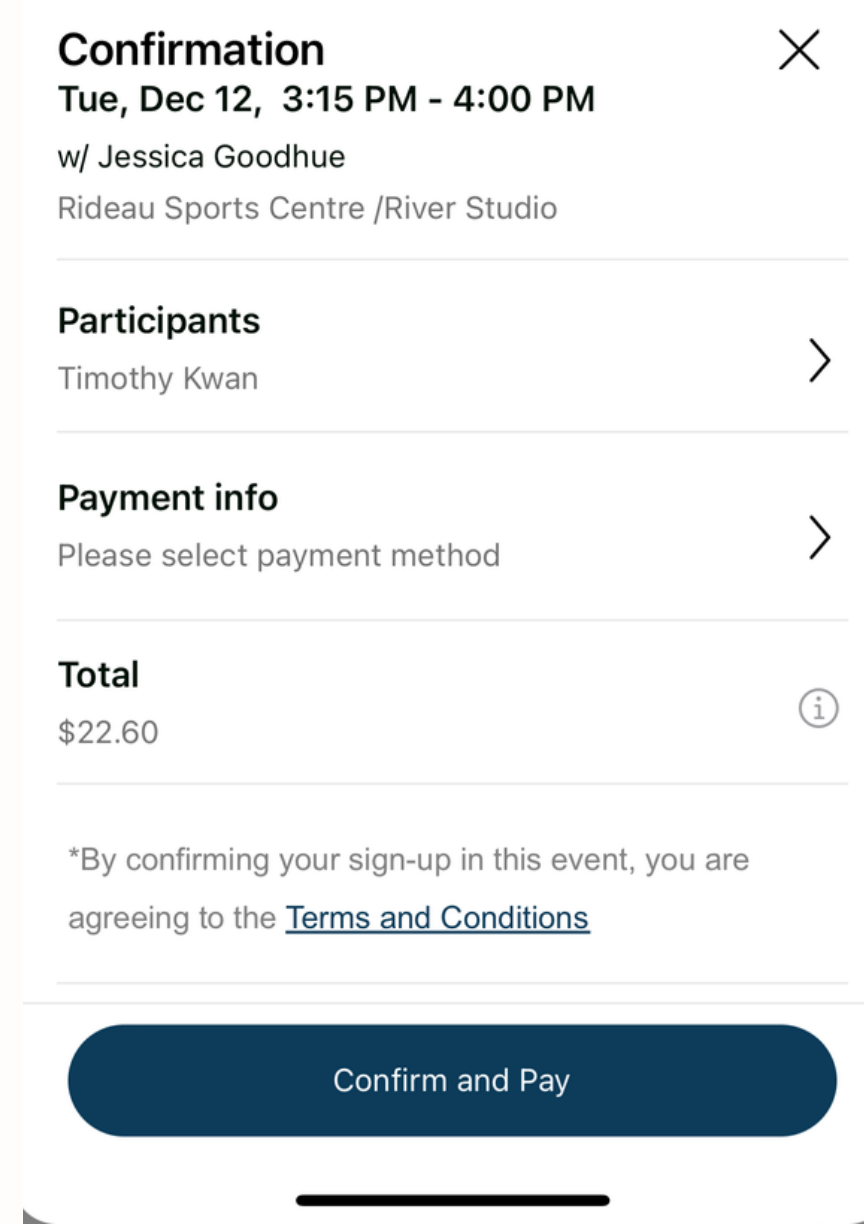

5 Confirm and enter your payment info for your desire class