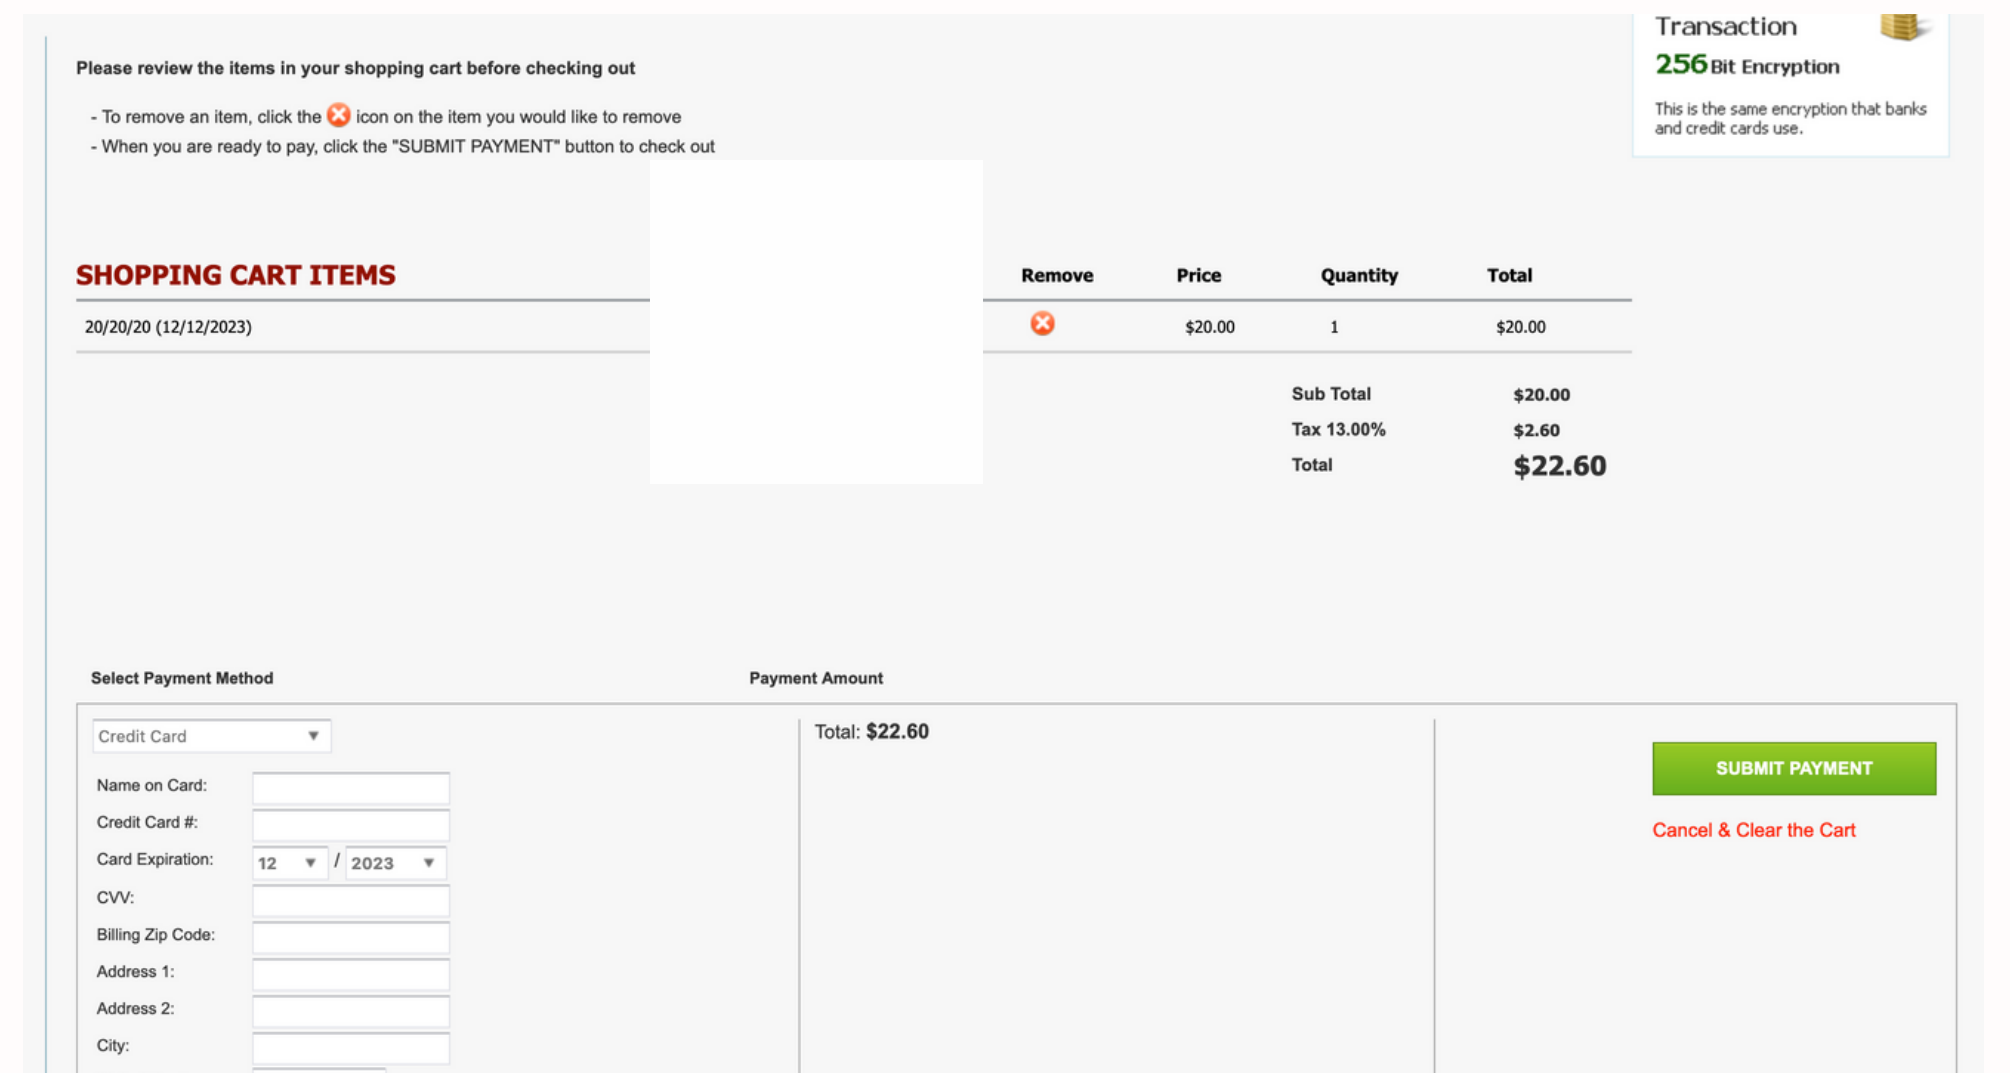

3 This display will show all weekly sign up classes. Which includes: Tennis Round Robins, Yoga classes, and fitness classes. You can use the drop down menu to filter the display.

6 Fill out your payment information and hit submit payment and you'll be all set to join one of our many amazing weekly classes