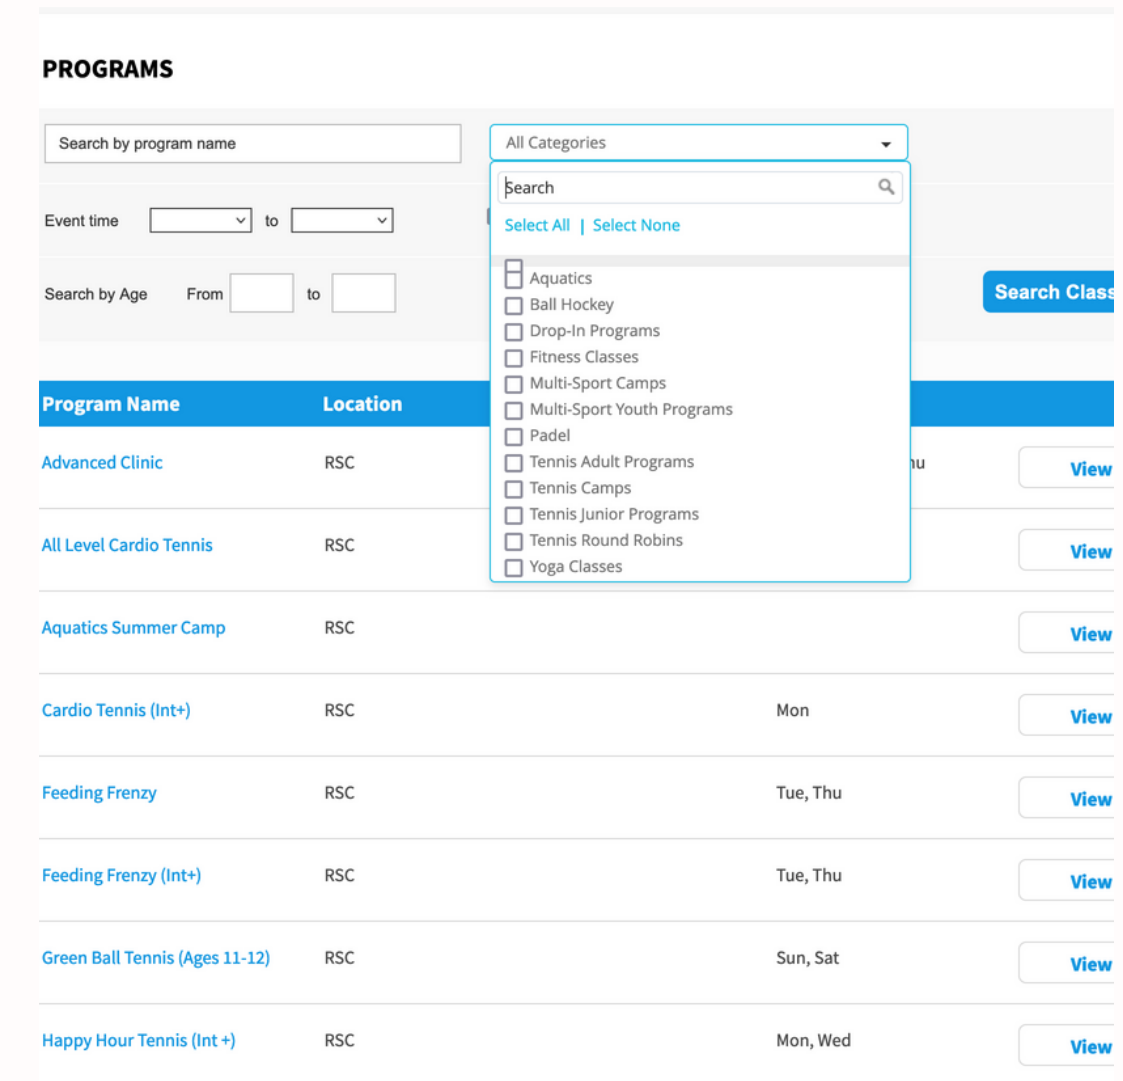

Save on File:

SUBMIT PAYMENT

[Cancel & Clear the Cart](#)

6

Fill out your payment information and hit submit payment and you'll be all set to join one of our many amazing tennis program or summer camps.

How do I register for round robin or a yoga/fitness class?

1 Log in/create a Clubautomation account

2 On the left hand side navigate to Group Activities

3 This display will show all weekly sign up classes. Which includes: Tennis Round Robins, Yoga classes, and fitness classes. You can use the drop down menu to filter the display.

4 Navigate to your preferred class and hit view and you will see a list of available of class times and days. *Note clients are only able to book 7 days from the class start

5 After clicking sign up navigate click on the name that will be in the program and add to cart

2

On the bottom of the home screen hit "Explore" and navigate to the "Programs"

3

Click on the category, and a bottom scroll menu will pop up and navigate to your desired category.

4

All classes will show up for what you're eligible for. Navigate to your desired program date/time/session. *Note if you don't have a rating tied to your account, it will only show Learn to play/Novice programs*